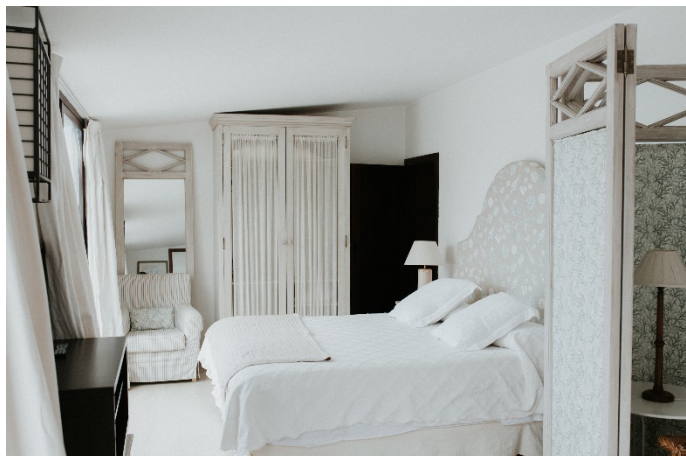

locations@jardinesdefranchy.com
Conrado Brier: +34 639 585 857

FRANCHY
LOCATIONS

ISLA BAJA SUITES

Habitaciones